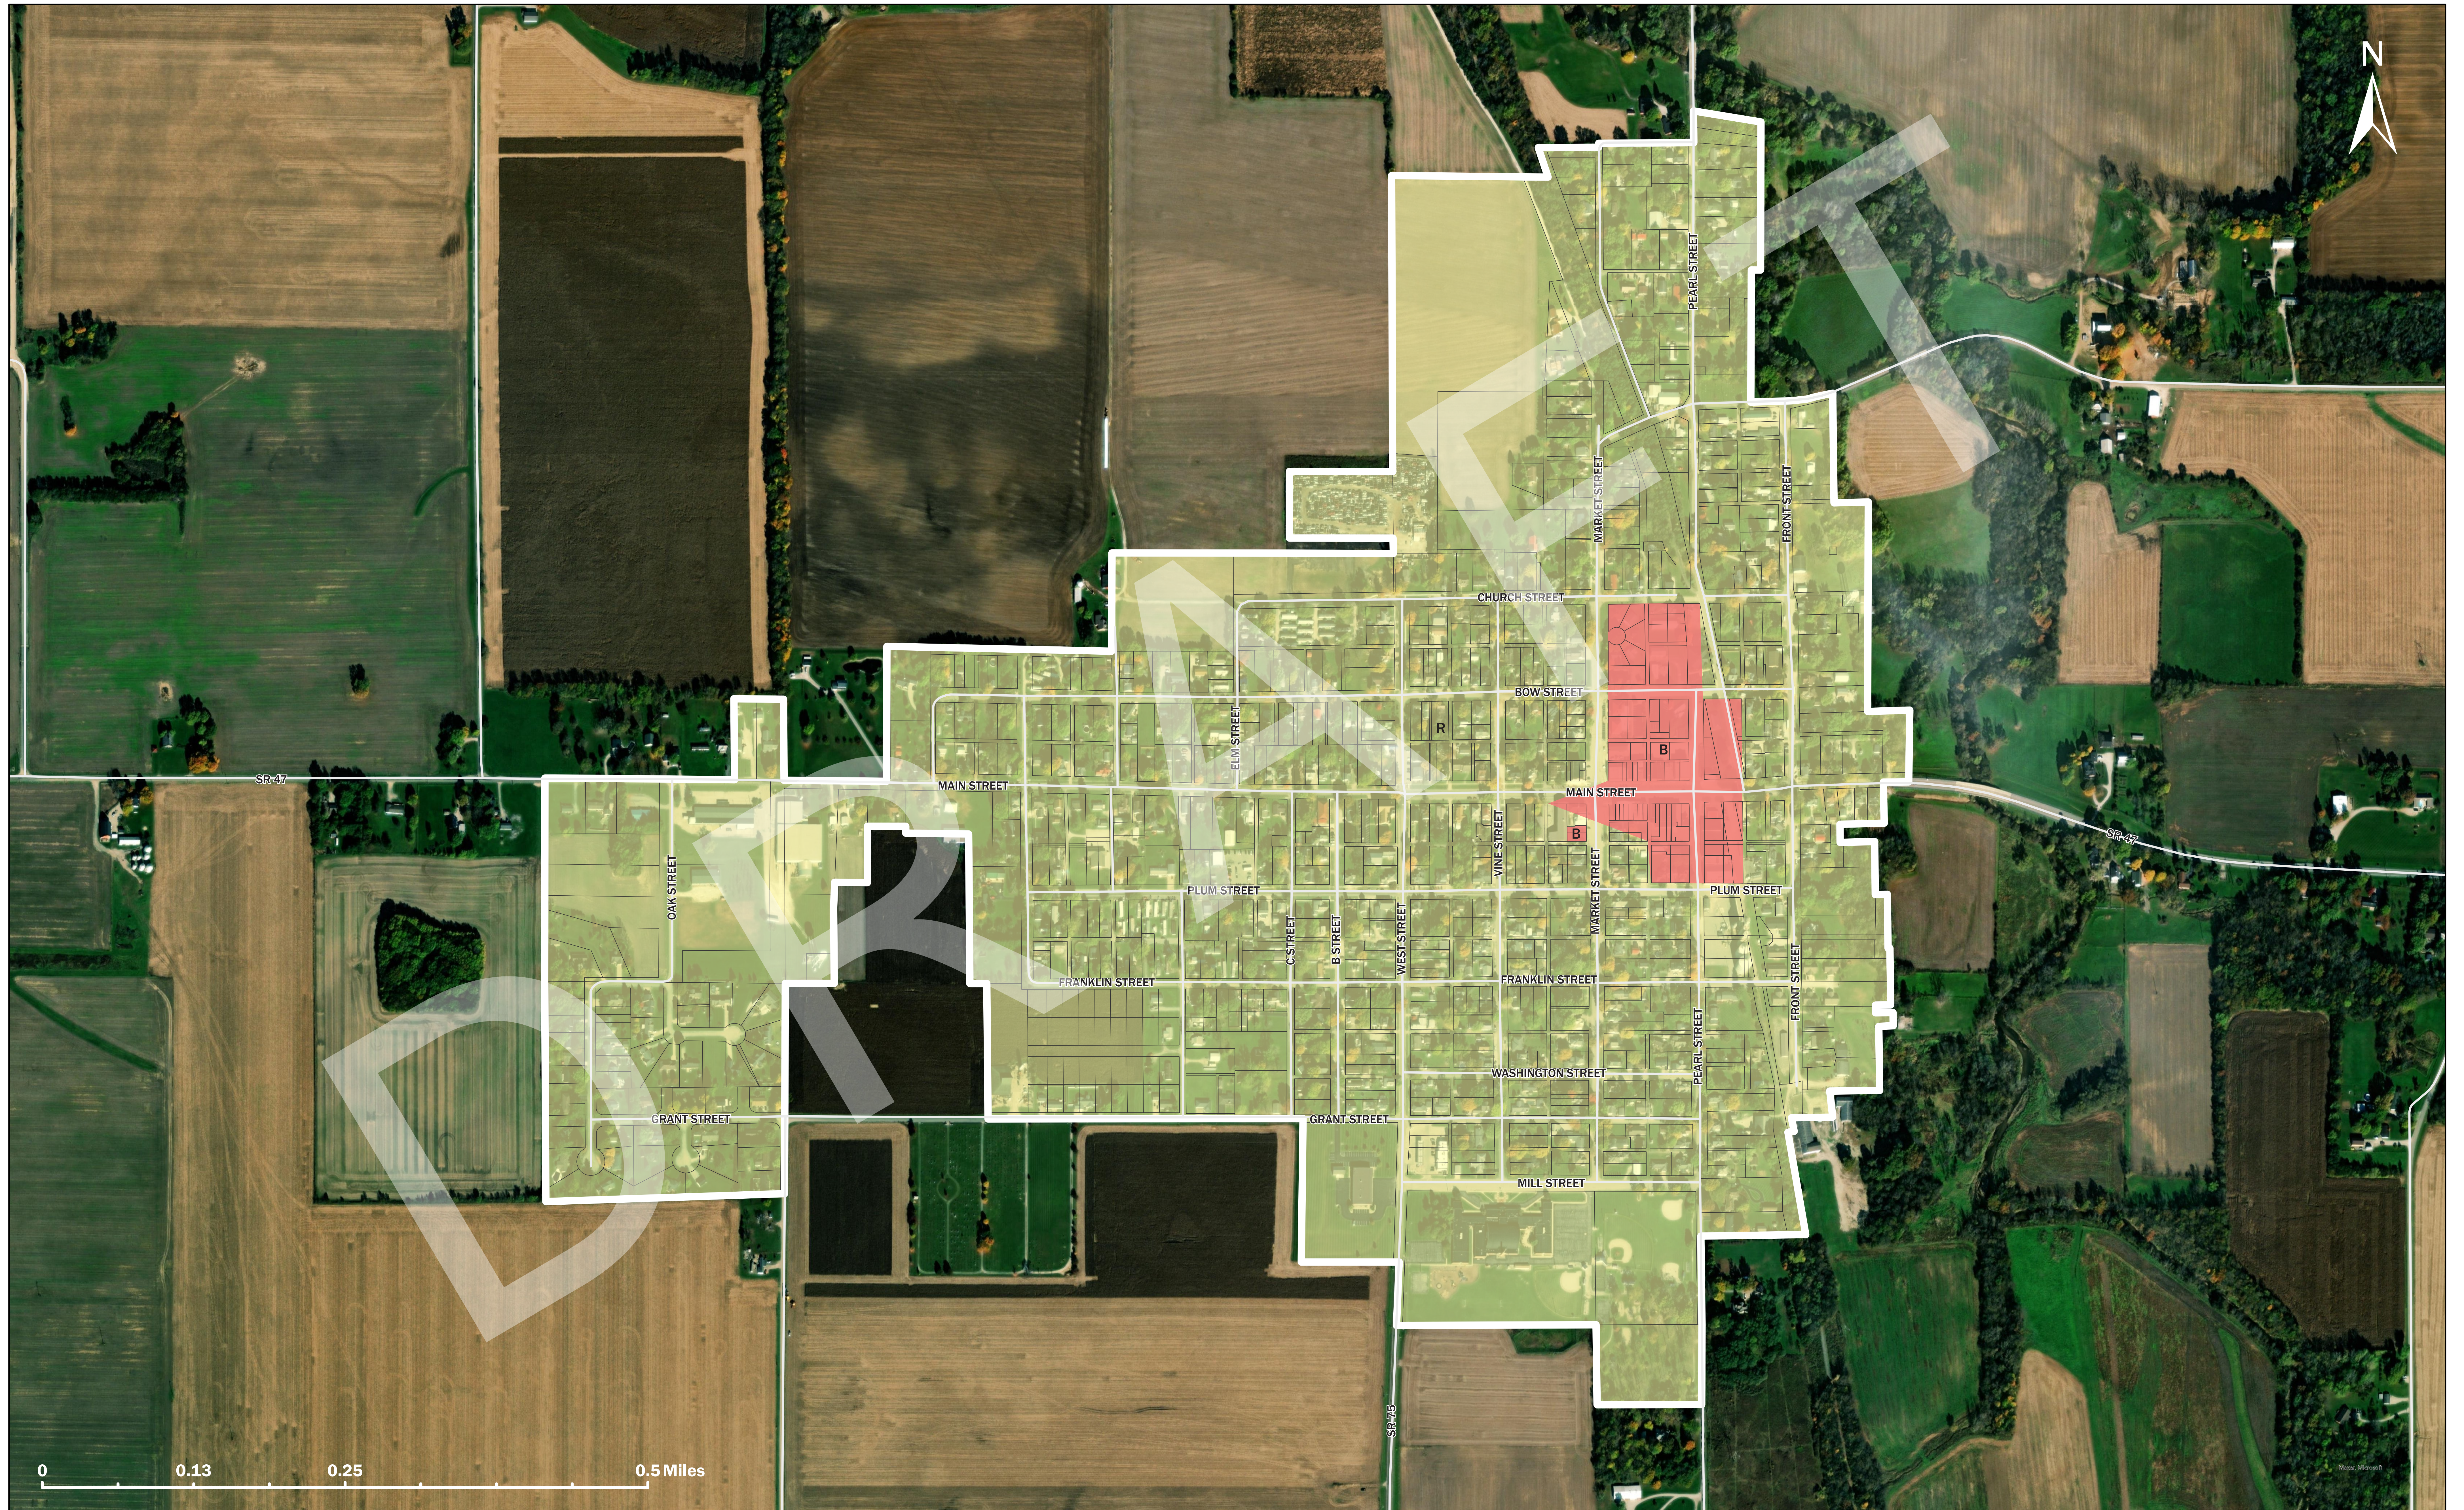

TOWN OF THORNTOWN OFFICIAL ZONING MAP

LEGEND

- Town Corporate Limits
- Parcels
- Streets
- R - Residential Zoning District
- B - Business Zoning District

This map was prepared by the Planning Administrator of the Town of Thornton.

Last updated: _____

DISCLAIMER: This map was prepared using various data sources. Areas depicted by this map are approximate, and are not necessarily accurate mapping, surveying, or engineering standards. While every effort has been made to ensure the accuracy, correctness and timeliness of the information presented, the Town of Thornton assumes no liability for any claims arising directly or indirectly as a result of using this map, or as result of incomplete, incorrect or omitted information.

<p>Annexations (ordinance #s):</p>	<p>Updates to the Zoning Map (ordinance #s):</p>
------------------------------------	--