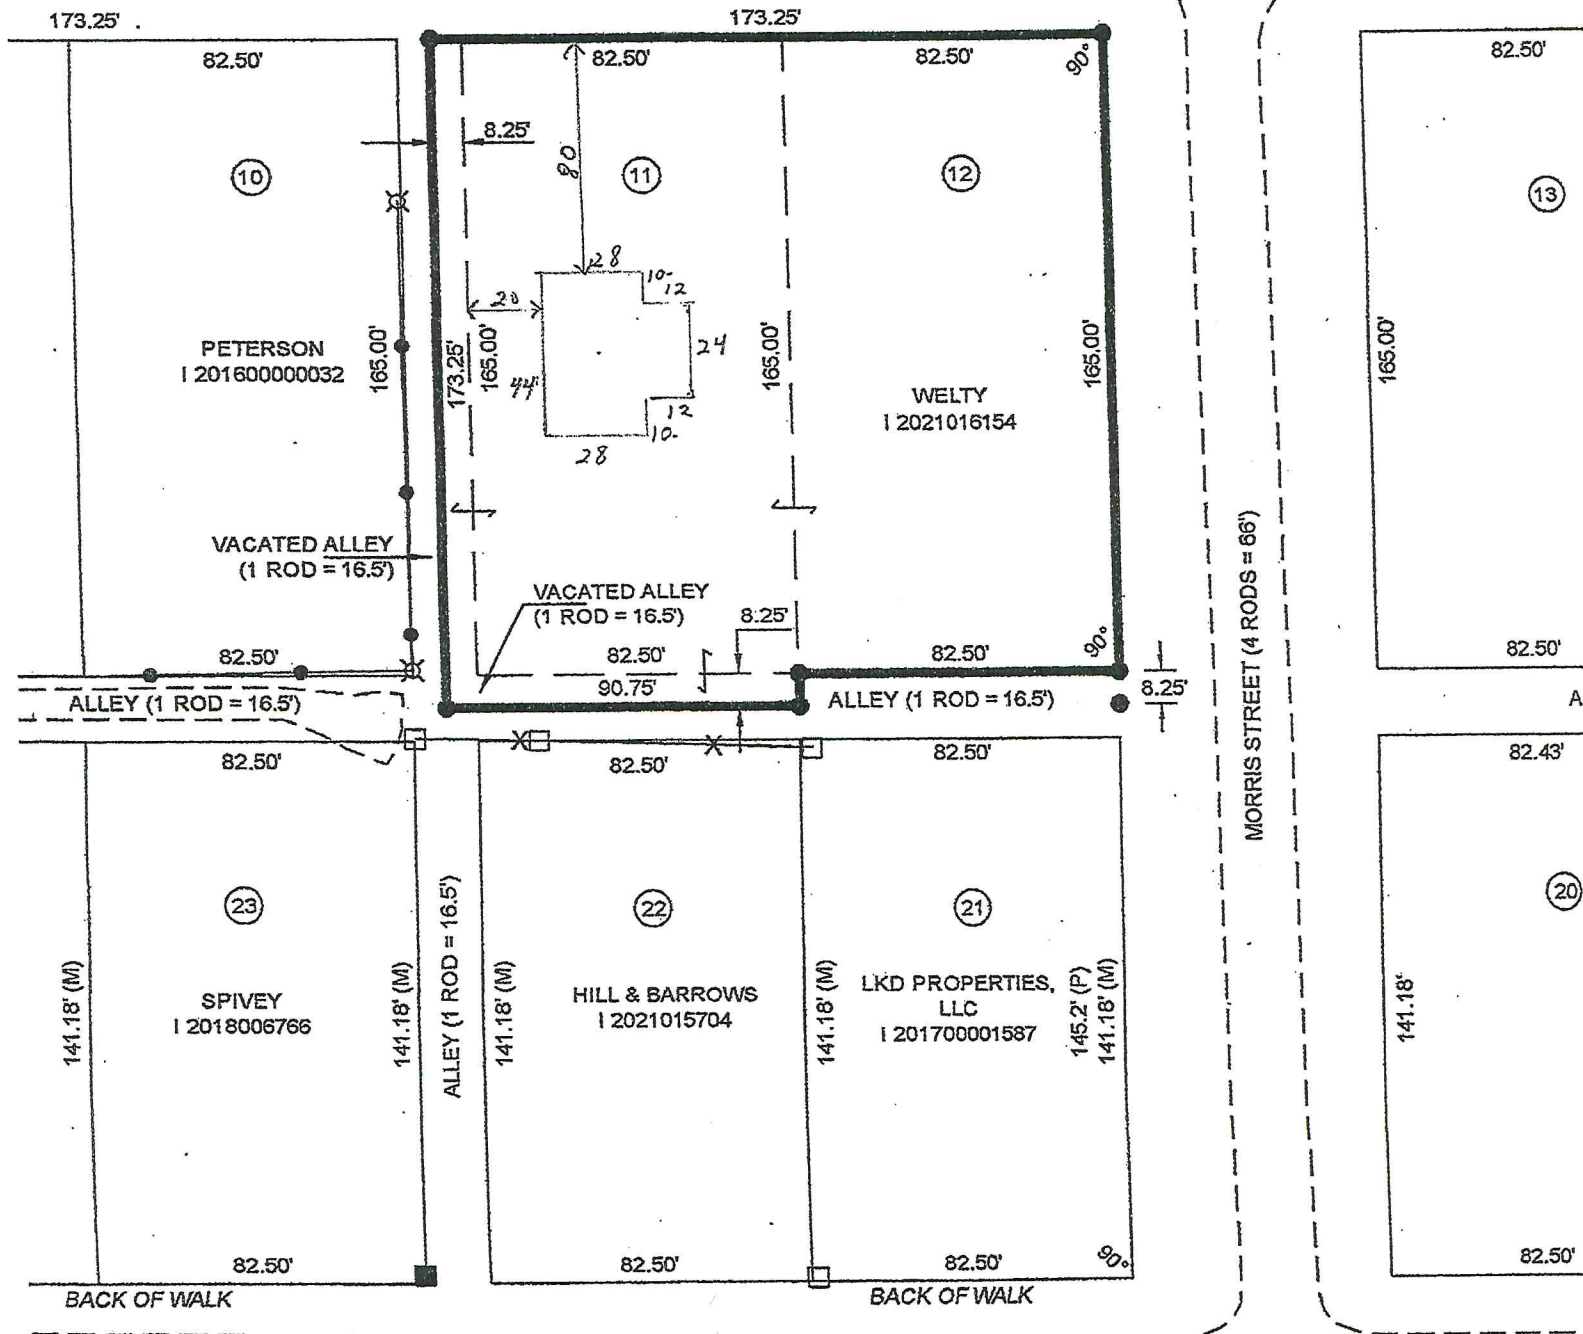

MORNTOWN

JEFF LOWHORN

611 W BOW

BOW STREET (4 RODS = 66')

STATE ROAD 47 (MAIN STREET)